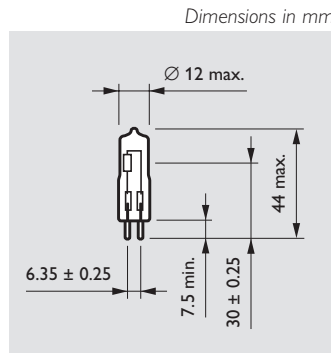

Silver low pressure/UV-Block,
Super low pressure/UV-Block GY6.35