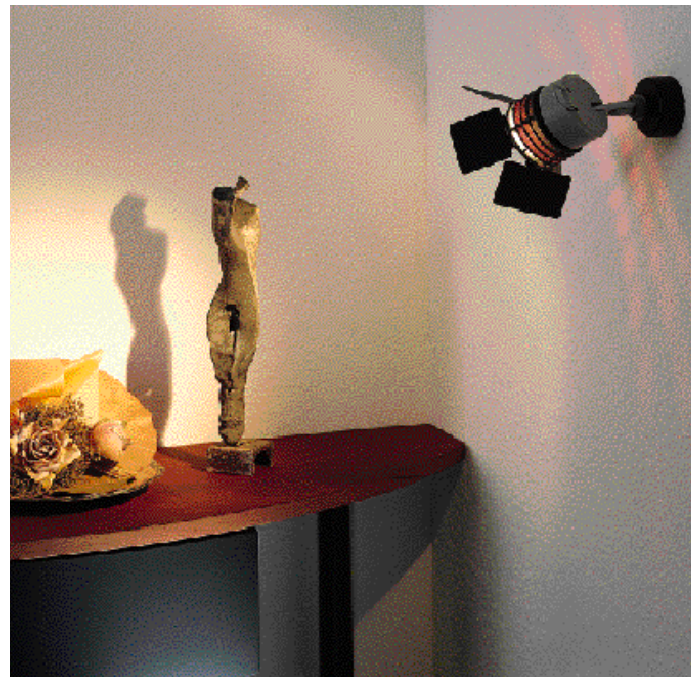

Burning position