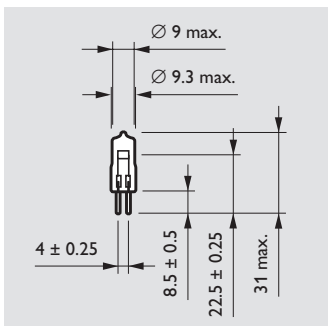

Standard G4 Low pressure UV-Block