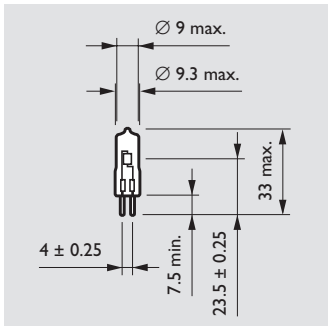

Silver low pressure/UV-Block,
Super low pressure/UV-Block G4