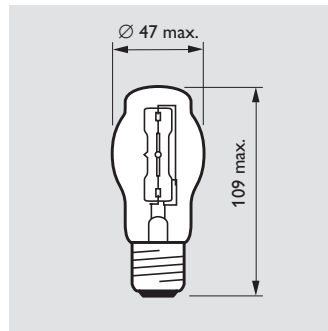

Halogen lamps

Double envelope HalogenA PRO

BTT46 E27

Dimensions in mm

Burning position